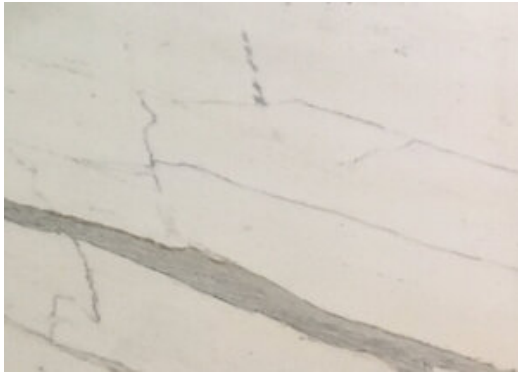

## CALACATTA GOLD WOW MARBLE

*Polished finish pictured*

### DESCRIPTION

Premium Italian white marble with bold & light grey veining.

### DEFINITION

Marble - A crystalline rock, capable of taking a polish, and composed of one or more of the minerals: calcite, dolomite, and serpentine. *From Natural Stone Institute*

The Stone Industry  
9068 De Garmo Ave., Sun Valley, CA 91352  
(818) 287-7890